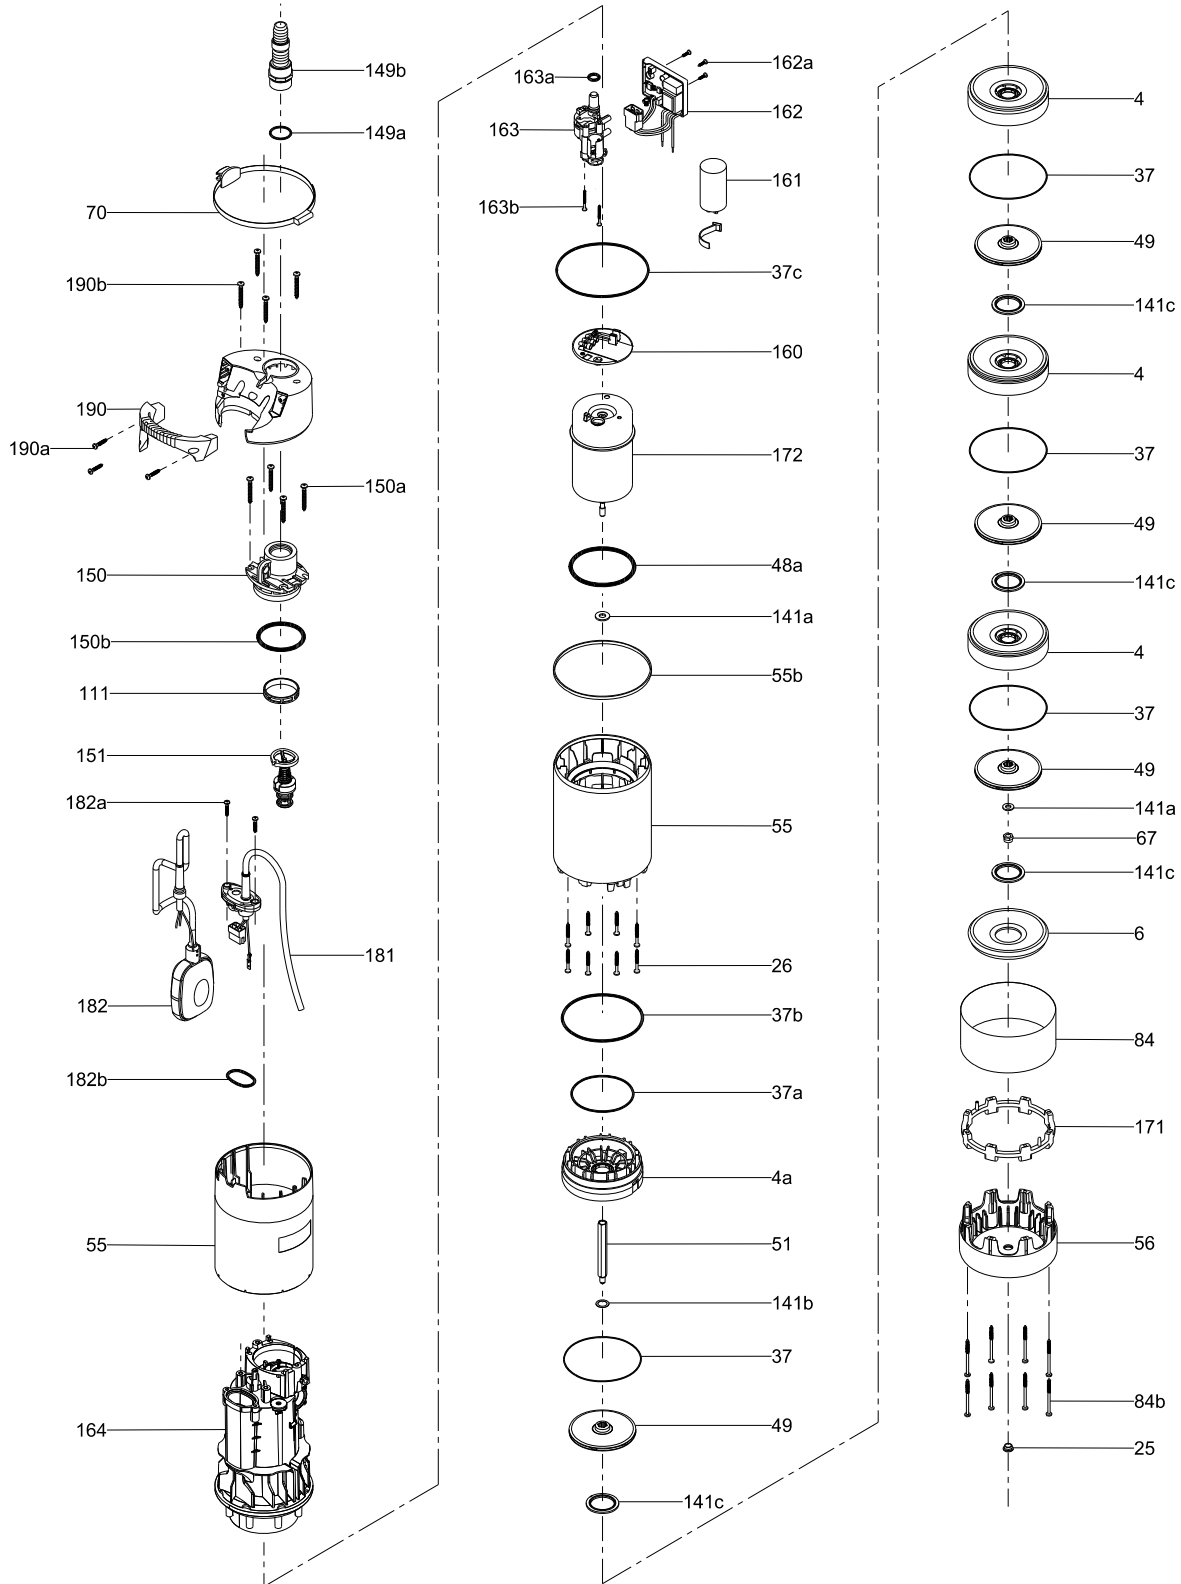

SBA

SBA, 50/60 Hz

Cable

Pump type	SBA			
Plug type	Schuko	Australia	None	NEMA
Kit No	98679480	98679485	98679487	98679489
Pos. Description				
181 Cable, 15 m	1	1	1	1
182a Screw	2	2	2	2
182b O-ring	1	1	1	1

Cable and float switch

Pump type	SBA			
Plug type	Schuko	Australia	None	NEMA
Kit No	98679490	98679511	98679513	98679515
Pos. Description				
181 Cable, 15 m	1	1	1	1
182 float switch	1	1	1	1
182a Screw	2	2	2	2
182b O-ring	1	1	1	1

Discharge connection

Pump type	SBA			
Frequency	50 Hz		60 Hz	
Packaging	Single	Bulk	Single	Bulk
Kit No	98679472	98679439	98679477	98679440
Pos. Description				
149 Non return valve	1	10	1	10
149a Discharge connection	1	10	1	10
149b				

Impeller

Pump type	SBA	
	50 Hz	60 Hz
Kit No	98244814	98244818
Pos. Description		
4 Chamber	3	3
4a Diffuser flange	1	1
6 Diffuser cap	1	1
49 Impeller	4	4
141C Clearance ring	4	4

Non-return valve

Pump type	SBA
	50/60 Hz
Kit No	98679516
Pos. Description	
151 Impeller	1
111 Clearance ring	1

SBA

SBA SB, SBA

TM06 1258 2014