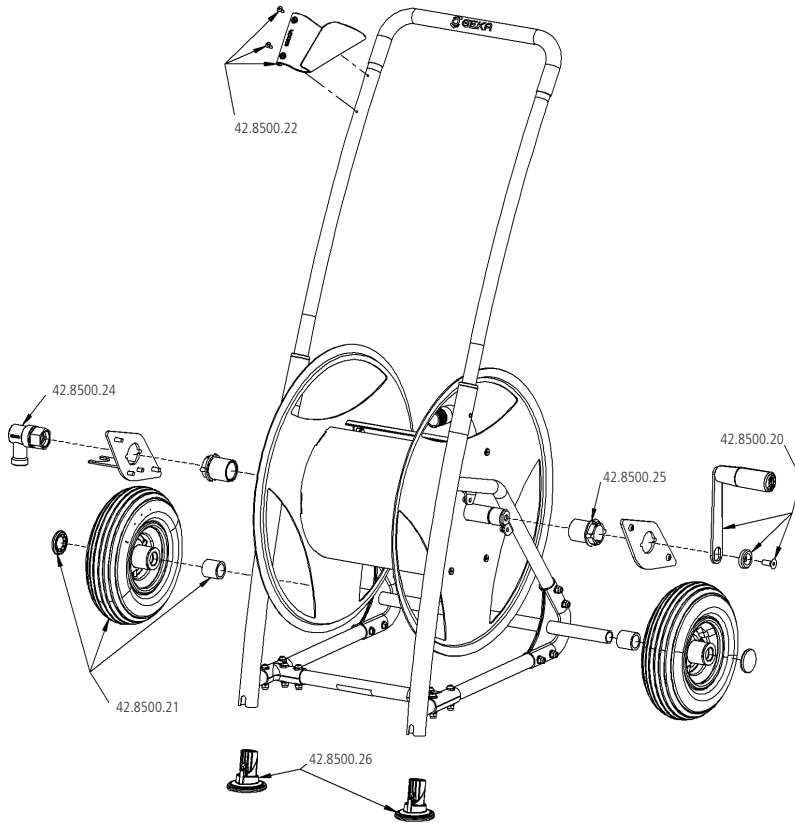

# Spare parts for hose trolleys and hose reels

## Spare parts for GEKA® plus P40 and P40SST hose trolleys

For Item no. 42.8502.9, 42.8505.9

Item no.	Designation
42.8500.20	Crank set
42.8500.21	Wheel 210x65 with wheel cap
42.8500.22	Accessories holder, plastic
42.8500.24	Rotary fitting 3/4" brass
42.8500.25	Spindle bearing, 2 pc.
42.8500.26	Feet, 2 pc.
42.8500.27	Clip for hoses

## Spare parts for GEKA® plus P40 hose reels

For Item no. 42.8602.9

Item no.	Designation
42.8500.20	Crank set
42.8500.24	Rotary fitting 3/4" brass
42.8500.25	Spindle bearing, 2 pc.
42.8500.27	Clip for hoses
42.8600.20	Feet with screws, 2 pc.
42.8600.21	Caps and screws, 2 pc.
42.8600.22	Wall mount