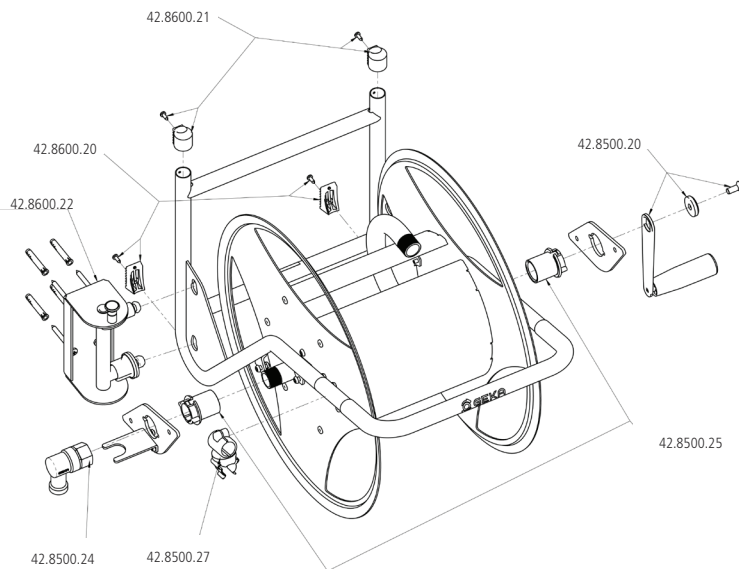

# Spare parts for hose trolleys and hose reels

## Spare parts for GEKA® plus P40 and P40SST hose trolleys

For Item no. 42.8502.9, 42.8505.9

Item no.	Designation
42.8500.20	Crank set
42.8500.21	Wheel 210x65 with wheel cap
42.8500.22	Accessories holder, plastic
42.8500.24	Rotary fitting 3/4" brass
42.8500.25	Spindle bearing, 2 pc.
42.8500.26	Feet, 2 pc.
42.8500.27	Clip for hoses

## Spare parts for GEKA® plus P40 hose reels

For Item no. 42.8602.9

Item no.	Designation
42.8500.20	Crank set
42.8500.24	Rotary fitting 3/4" brass
42.8500.25	Spindle bearing, 2 pc.
42.8500.27	Clip for hoses
42.8600.20	Feet with screws, 2 pc.
42.8600.21	Caps and screws, 2 pc.
42.8600.22	Wall mount